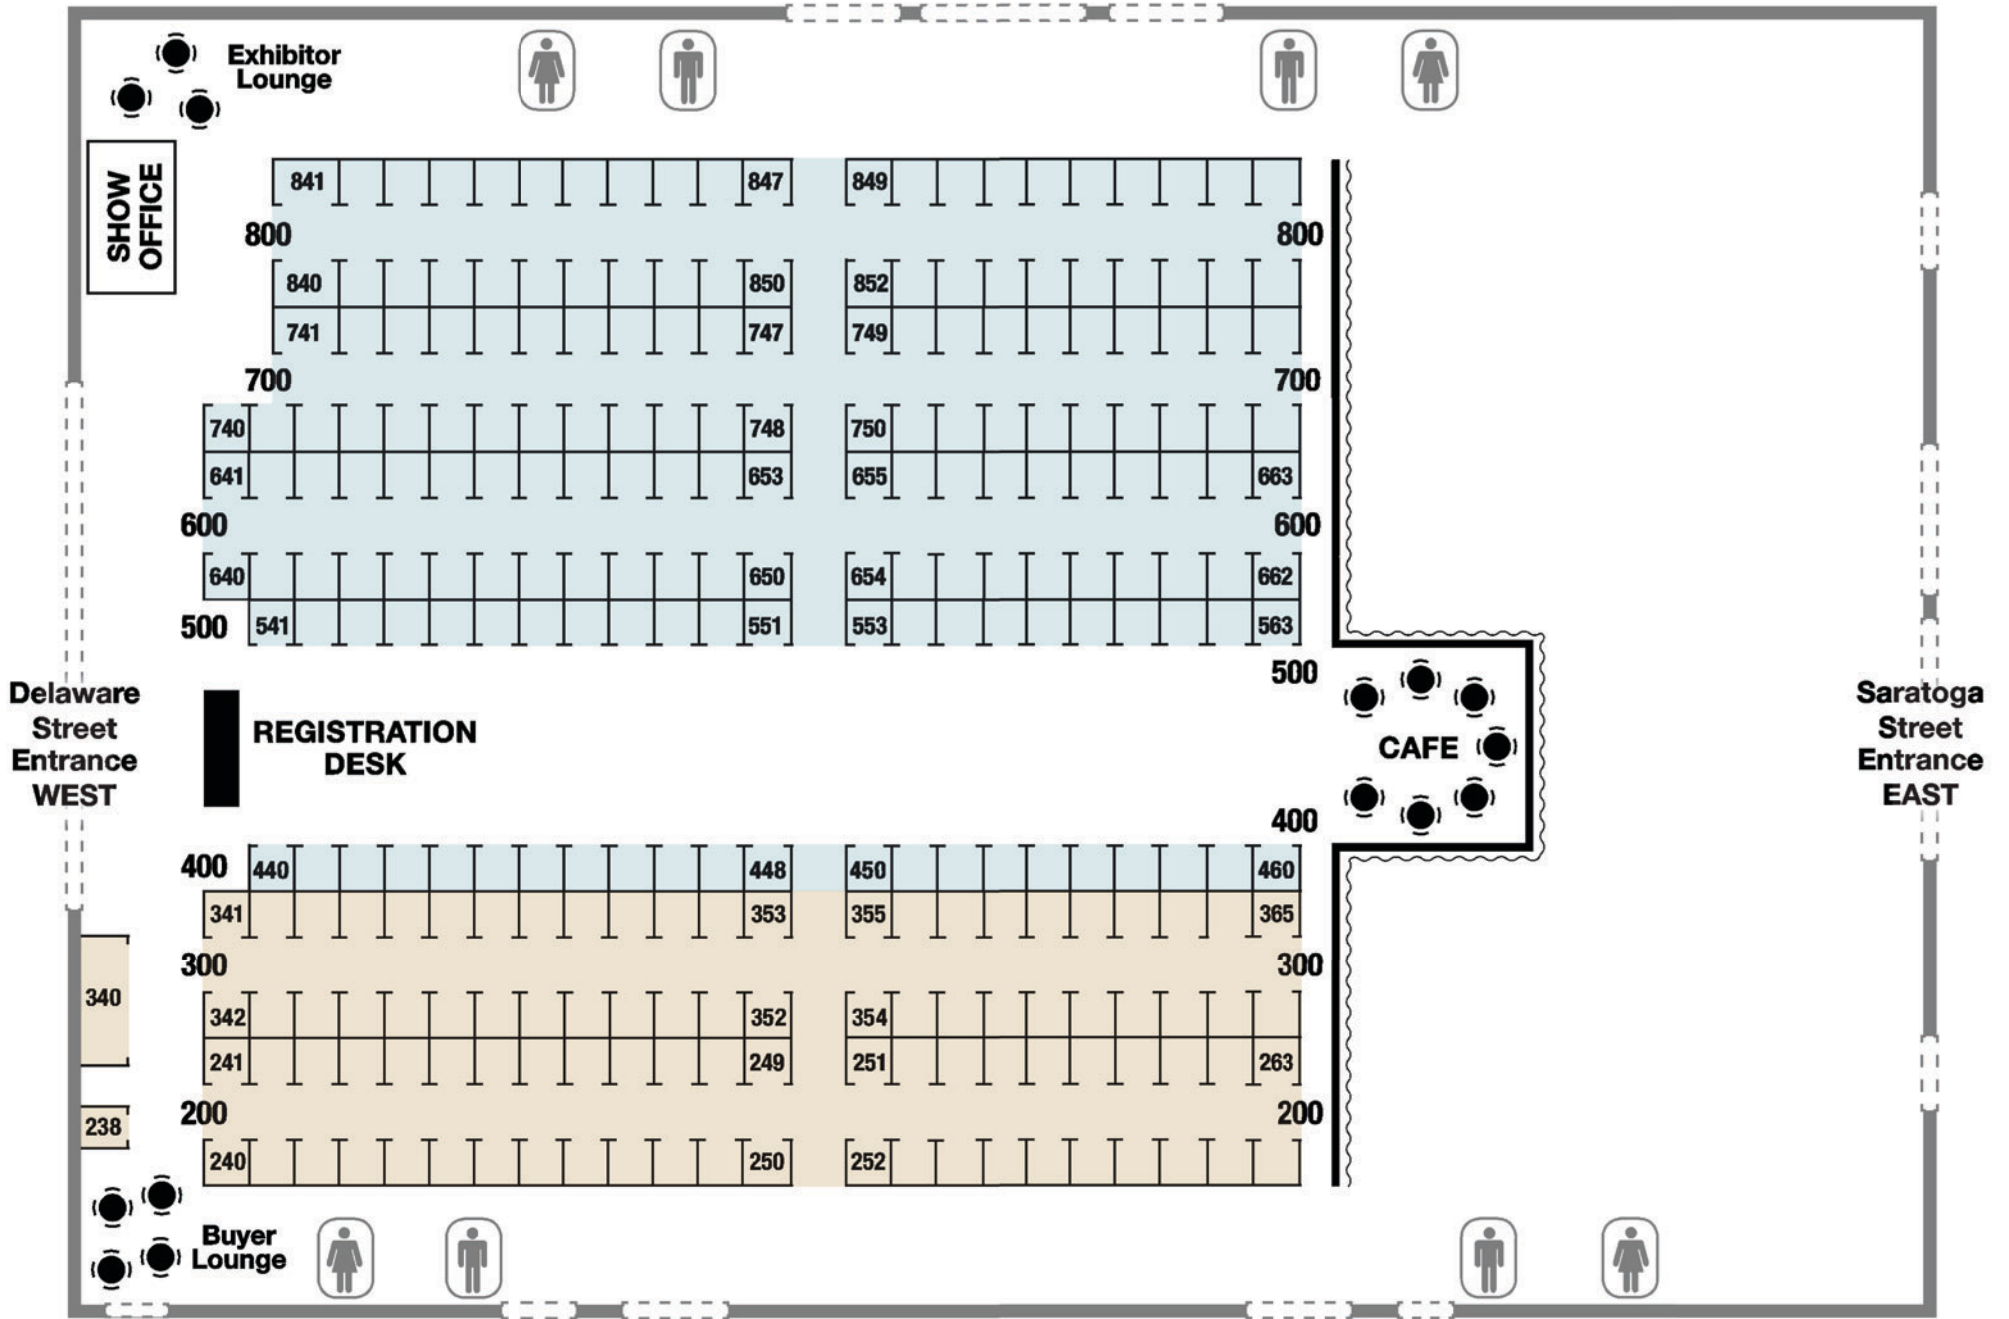

SAN MATEO EVENT CENTER FLOOR PLAN

NORTH

200-300 Accessories 400-800 Clothing

SOUTH