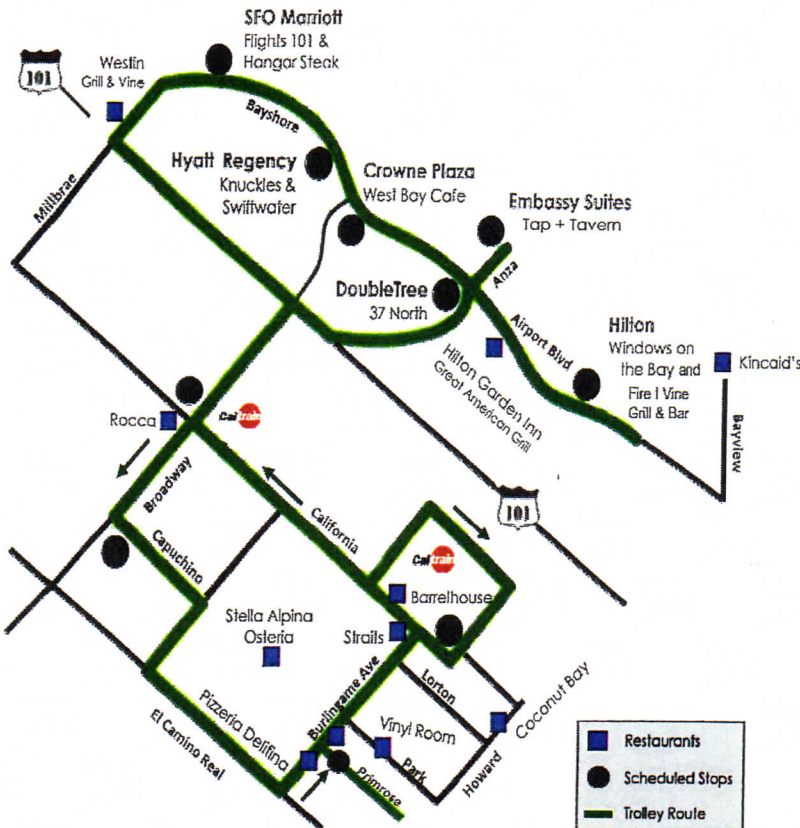

# BURLINGAME TROLLEY

**FREE!**

## Service Downtown

Connects the hotels east of Hwy 101 with downtown Burlingame

- Shopping
- Entertainment
- Restaurants
- Sidewalk Cafés

*Burlingame Trolley sponsored by:*

- Participating Hotels (listed)
- City of Burlingame
- Broadway Merchants Association
- Downtown Burlingame BID

### DAILY SCHEDULE

Run #	SFO Marriott (1800 Old Bayshore)	Hyatt Regency (Door)	Crowne Plaza (Door)	DoubleTree (Door)	Hilton SFO (Door)	Embassy Suites (Door)	Broadway Ave. Shopping (Capuchino & Broadway—SW)	Parking Lot J (btwn Park Road and Primrose)	Burlingame Ave. Shopping (Caltrain Station)	Broadway & California Shopping (Caltrain Station)
1	11:50am	11:55am	11:58am	12:03pm	12:07pm	12:10pm	12:16pm	12:22pm	12:26pm	12:28pm
2	12:37pm	12:42pm	12:45pm	12:50pm	12:54pm	12:57pm	1:03pm	1:09pm	1:13pm	1:15pm
3	1:24pm	1:29pm	1:32pm	1:37pm	1:41pm	1:44pm	1:50pm	1:56pm	2:00pm	2:02pm
4	2:11pm	2:16pm	2:19pm	2:24pm	2:28pm	2:31pm	2:37pm	2:43pm	2:47pm	2:49pm
5	2:58pm	3:03pm	3:06pm	3:11pm	3:15pm	3:18pm	3:24pm	3:30pm	3:34pm	3:36pm
6	3:45pm	3:50pm	3:53pm	3:58pm	4:02pm	4:05pm	4:11pm	4:17pm	4:21pm	4:23pm
<b>DRIVER BREAK</b>										
7	5:30pm	5:35pm	5:38pm	5:43pm	5:47pm	5:50pm	5:56pm	6:02pm	6:06pm	6:08pm
8	6:17pm	6:22pm	6:25pm	6:30pm	6:34pm	6:37pm	6:43pm	6:49pm	6:53pm	6:55pm
9	7:04pm	7:09pm	7:12pm	7:17pm	7:21pm	7:24pm	7:30pm	7:36pm	7:40pm	7:42pm
10	7:51pm	7:56pm	7:59pm	8:04pm	8:08pm	8:11pm	8:17pm	8:23pm	8:27pm	8:29pm
11	8:38pm	8:43pm	8:46pm	8:51pm	8:54pm	8:57pm	9:03pm	9:09pm	9:13pm	9:15pm
12	9:24pm**	9:29pm**	9:32pm**	9:37pm**	9:41pm**	9:44pm**	Trolley Operated by Gateway Global: 1-650-697-5548			

**Daily Schedule -  
operates Sunday  
through Saturday\***

\* Does not run on Thanksgiving Day, Christmas Day or New Year's Day.

\*\* Drop-offs only